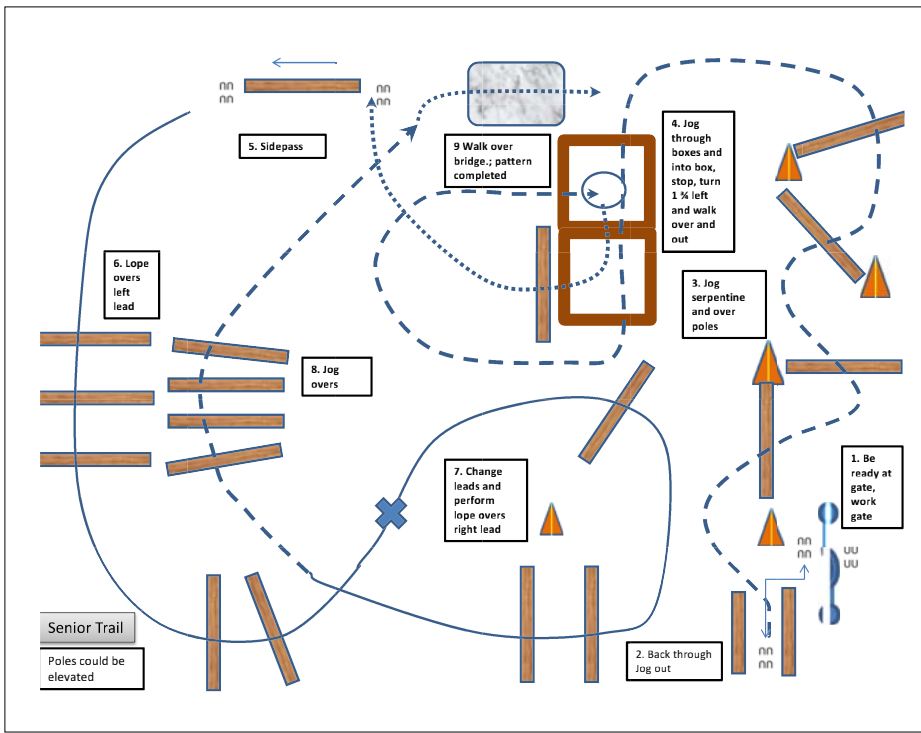

[HSE/3-77]

Pattern Provided by:

www.HorseShowPatterns.com

www.HorseShowPatterns.com

Ride of 2016
Hunt Seat Equitation (Nov. A and Nov Y)
Show Date: 29.7.-31.7.2016

[HSE/2-21]

Pattern Provided by:

www.HorseShowPatterns.com