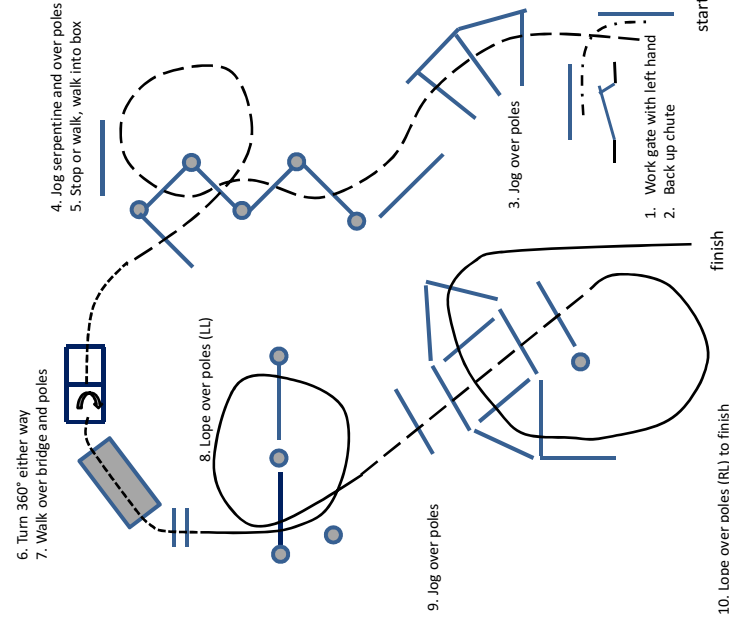

ROA 2016 Show 1/2
Trail
Junior Open

1. Lope over poles (RL) to finish
2. Lope over poles
3. Jog over poles
4. Jog serpentine and over poles
5. Stop or walk, walk into box
6. Turn 360° either way
7. Walk over bridge and poles
8. Lope over poles (LL)
9. Jog over poles
10. Lope over poles (RL) to finish
1. Work gate with left hand
2. Back up chute

© by Torsten Haier