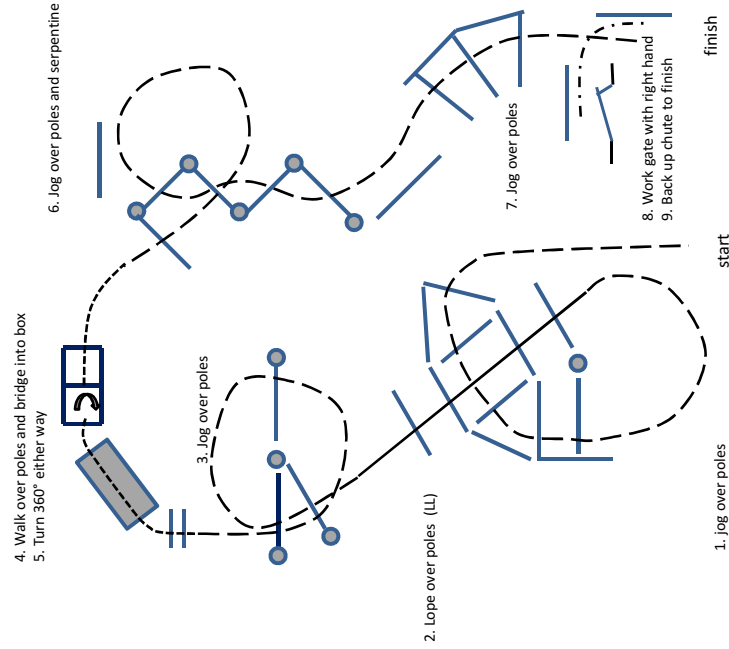

ROA 2016 Show 1/2
Trail
Green Open

1. Jog over poles
2. Lope over poles (LL)
3. Jog over poles
4. Walk over poles and bridge into box
5. Turn 360° either way
6. Jog over poles and serpentine
7. Jog over poles
8. Work gate with right hand
9. Back up chute to finish

© by Torsten Haier