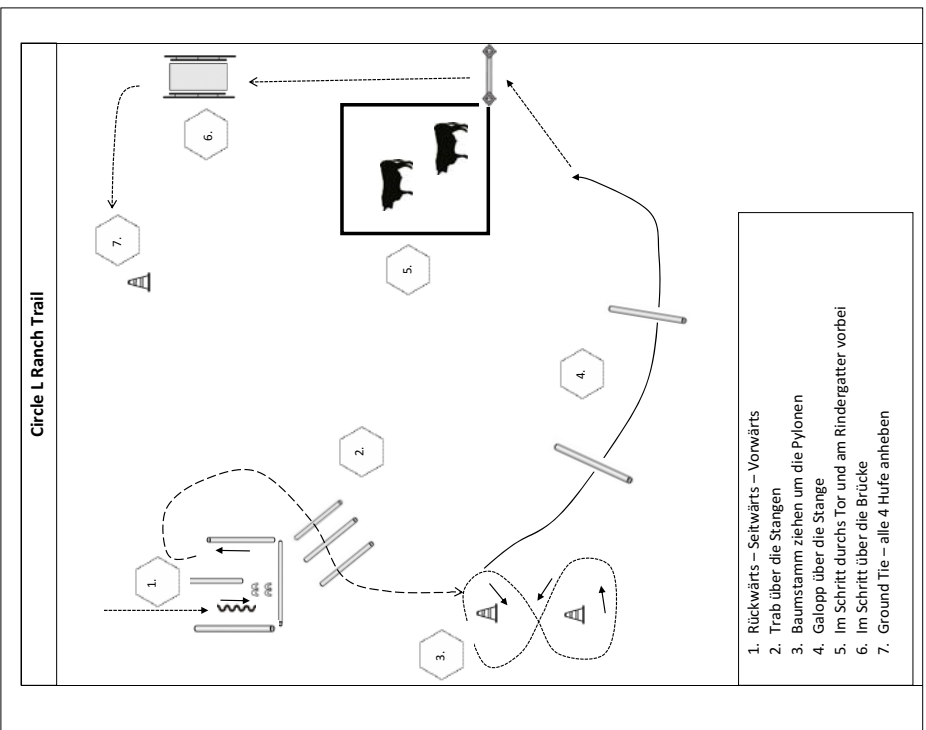

Fress, Spiel und Spass
Hew Toy®
Fress-/Staub-Bremse & Beschäftigung

Ride of America
Para Horsemanship

Show Date: 26. - 31. Juli 2016

1. Start neben Punkt A
   Von A nach B Walk
   Von B nach C Jog
   Bei C einen Zirkel rechts
   Von C nach D Jog
   Bei D Stop
   6 Trübe Back-Up

1. Walk
2. Trot
3. Extended Trot
4. Left lead rope: stop
5. Right lead rope: stop
6. Sidiness left
7. Walk over logs
8. Trot corners
9. Right lead rope
10. Extended rope
11. Right lead rope
12. Left lead rope
13. Stop and back