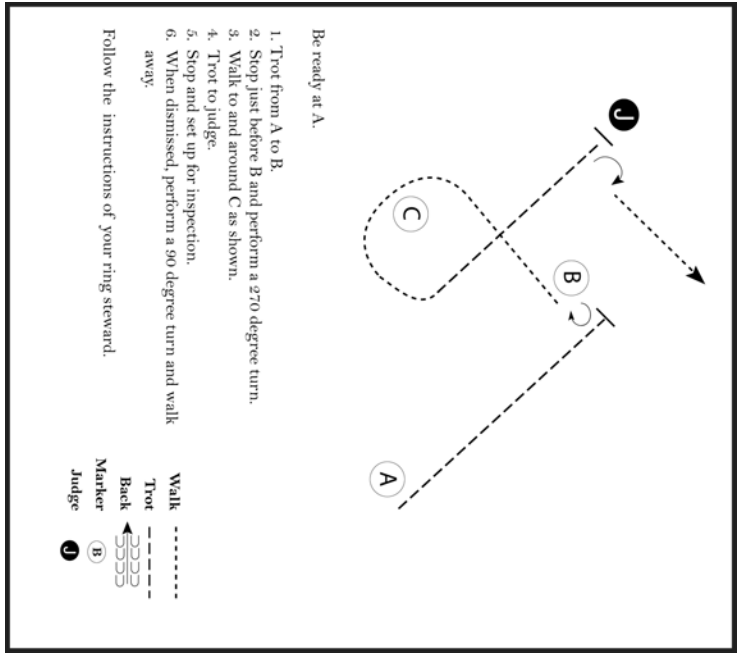

Ride of 2016
Showmanship (Nov. A and Nov Y)

Show Date: 29.7.-31.7.2016