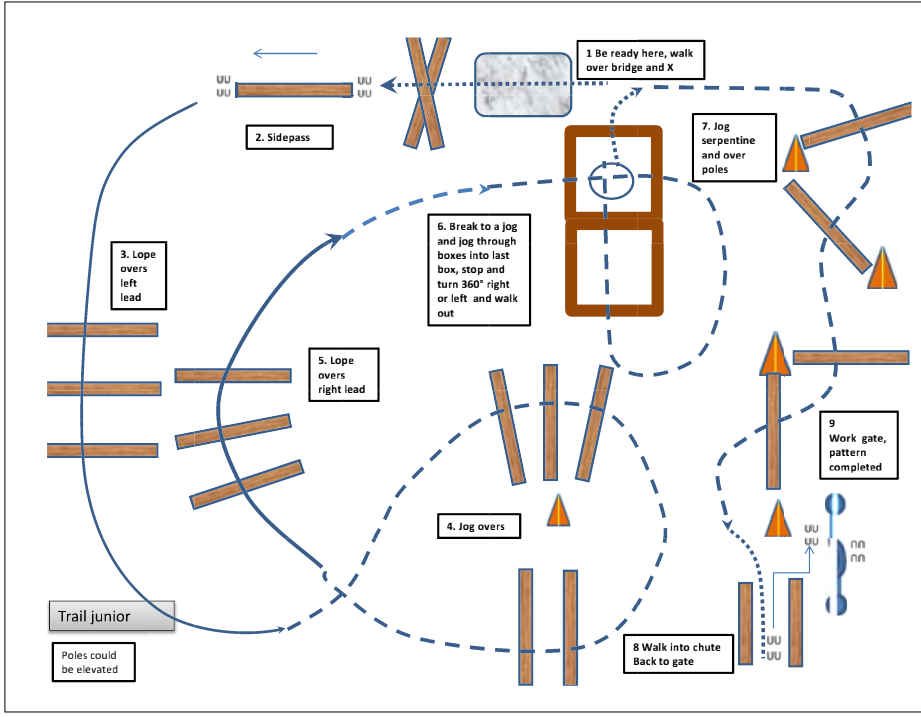

[HSE/3-77]

Pattern Provided by:

www.HorseShowPatterns.com

www.HorseShowPatterns.com

Ride of 2016
Hunt Seat Equitation (Nov. A and Nov Y)
Show Date: 29.7.-31.7.2016

[HSE/2-21]

Pattern Provided by:

www.HorseShowPatterns.com